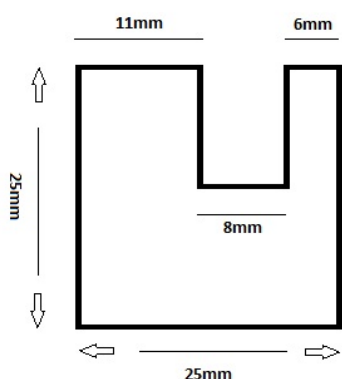

PRODUCT SHEET

Description:

Alu Clamp 180mm Chrome Pl, W/White LED Light

Item number:

22.11.306-0

Units	Box	Carton	HS Code	Barcode
Set	1	8	9405119090	
				5704866103725

SISO A/S

Mileparken 11
DK-2740 Skovlunde
Denmark
VAT: DK 24786013

Phone +45 45 830 900

www.siso.dk
siso@siso.dk

Danske Bank
Nytorv Branch
Copenhagen
SWIFT: DABADKKK

Account no.
4180 3112 112936
IBAN Account
DK7230003112112936