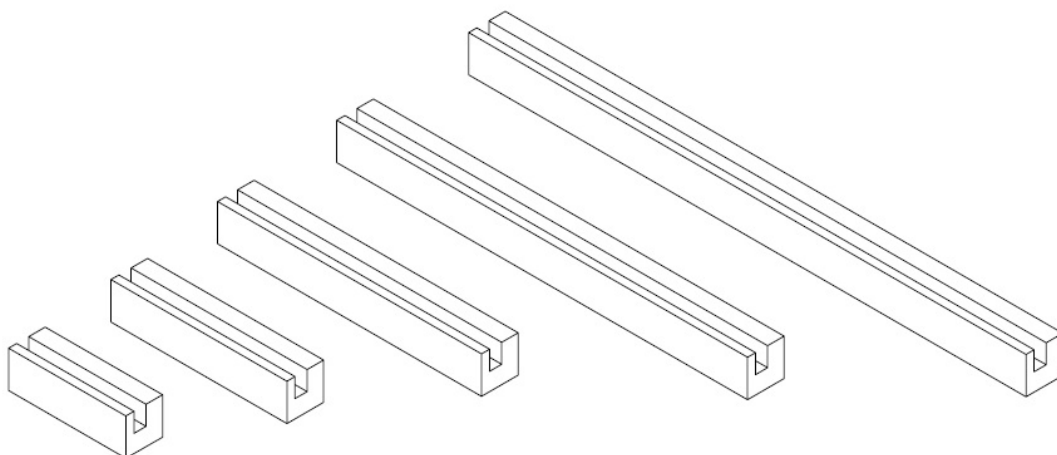

PRODUCT SHEET

Description:

Alu Clamp 180mm Chrome Pl, W/White LED Light

Item number:

22.11.306-0

Units	Box	Carton	HS Code	Barcode
Set	1	8	9405119090	
				5704866103725

SISO A/S

Mileparken 11
DK-2740 Skovlunde
Denmark
VAT: DK 24786013

Phone +45 45 830 900

www.siso.dk
siso@siso.dk

Danske Bank
Nytorv Branch
Copenhagen
SWIFT: DABADKKK

Account no.
4180 3112 112936
IBAN Account
DK7230003112112936