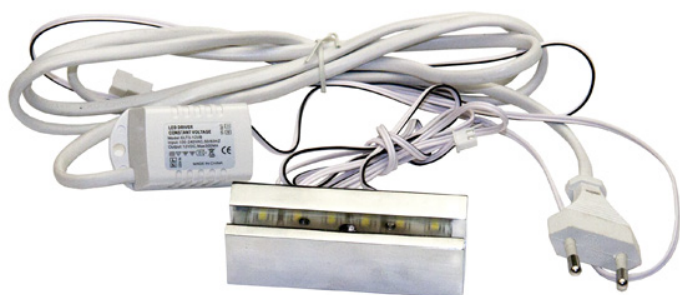

PRODUCT SHEET

Description:

Alu Clamp 180mm Chrome Pl, W/White LED Light

Item number:

22.11.306-0

Units	Box	Carton	HS Code	Barcode
Set	1	8	9405119090	
				5704866103725

SISO A/S

Mileparken 11
DK-2740 Skovlunde
Denmark
VAT: DK 24786013

Phone +45 45 830 900

www.siso.dk
siso@siso.dk

Danske Bank
Nytorv Branch
Copenhagen
SWIFT: DABADKKK

Account no.
4180 3112 112936
IBAN Account
DK7230003112112936